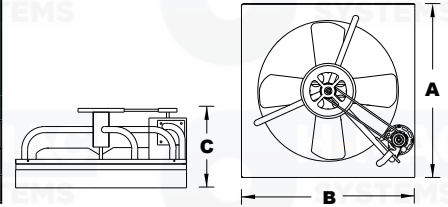

Belt Drive Wholehouse Fans

Features

- 2-Speed motors
- Shutters automatically open when fan is turned on and close tightly when fan is turned off
- 120V, 1-Phase

NOTE: Belt Drive Fan with “No Joist Cut” Shutter.

Standard Models

Fan Dimensions

UPC# 686334	MODEL	SIZE	SPEED	MOTOR HP	CFM @ .1 IN. H2O PRESSURE DROP w/ SHUTTER	FAN SPEED RPM	FAN MOUNTING DIMENSIONS (IN)			EXHAUST SQ. FT. REQ'D	AMPS	WT. (LBS)
							A	B	C			
793629	BD24-2-WHS	24"	2	1/3	4500/2700	612/410	28	29.5	14.5	7	5.7/4.8	40
793636	BD30-2-WHS	30"	2	1/3	7600/5800	520/350	34	35.5	14.5	9	7.5/4.4	50
793643	BD36-2-WHS	36"	2	1/3	9675/6400	395/265	40	41.5	14.5	12	6.3/3.1	64

Ceiling Shutters

Control Options

UPC# 686334	MODEL	FIT HOLE SIZE (I.D.)	OUTSIDE SIZE (O.D.)	FAN SIZE	SHIPPING WT. (LBS)
794480	CS-10-W	26X26	28X28	24"	8
794466	CS-13-W	32X34	34X36	30"	10
794534	CS-14-W	34X34	36X36	30"	10
794473	CS-18-W	32X43	34X45	36"	11
794527	CS-19-W	34X43	36X45	36"	11